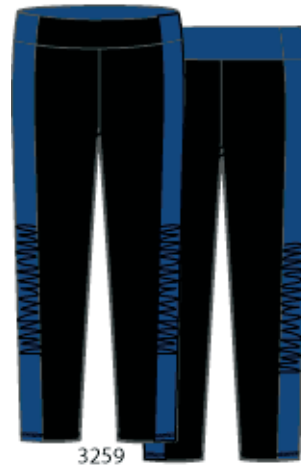

2013 FALL & WINTER COLLECTION - Chito Sante

REHEARSAL PANTS

Black /Purple/Aqua

Charcoal/Purple/Aqua

Black /Royal/Aqua

Charcoal/Royal/Aqua

Black/Purple

Charcoal/Purple

Black/Royal

Charcoal/Royal