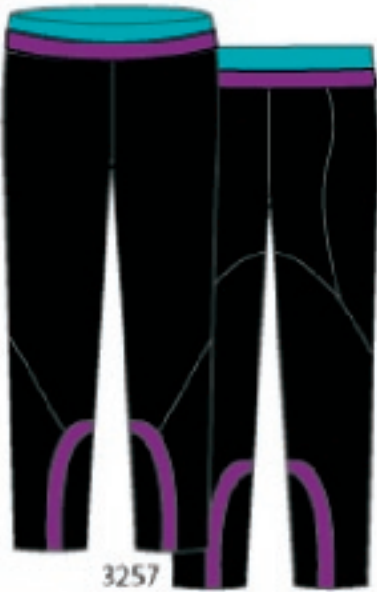

2013 FALL & WINTER COLLECTION - Chito Sante

REHEARSAL PANTS

Black /Purple/Aqua

Charcoal/Purple/Aqua

Black /Royal/Aqua

Charcoal/Royal/Aqua

Black/Purple

Charcoal/Purple

Black/Royal

Charcoal/Royal