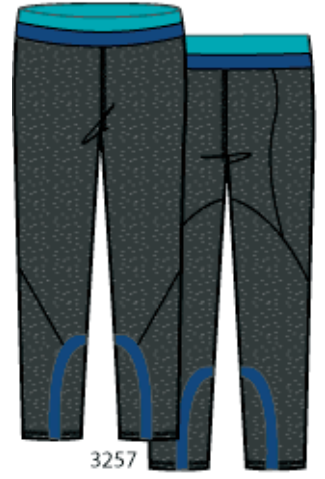

2013 FALL & WINTER COLLECTION - Chito Sante

REHEARSAL PANTS

Black /Purple/Aqua

Charcoal/Purple/Aqua

Black /Royal/Aqua

Charcoal/Royal/Aqua

Black/Purple

Charcoal/Purple

Black/Royal

Charcoal/Royal