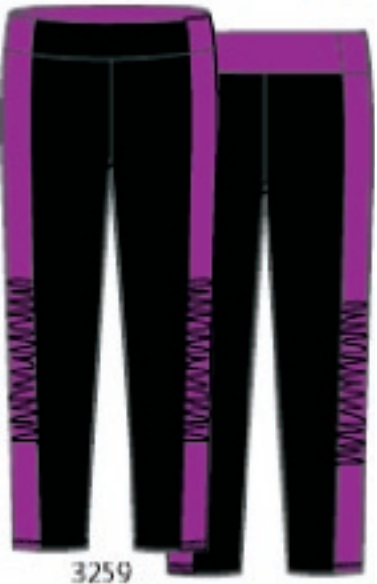

2013 FALL & WINTER COLLECTION - Chito Sante

REHEARSAL PANTS

Black /Purple/Aqua

Charcoal/Purple/Aqua

Black /Royal/Aqua

Charcoal/Royal/Aqua

Black/Purple

Charcoal/Purple

Black/Royal

Charcoal/Royal