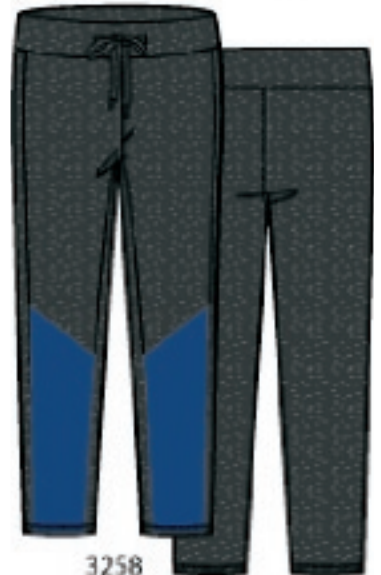

# 2013 FALL & WINTER COLLECTION - Chito Sante

## PANTS WITH TIE

Black /Purple

3258

Charcoal/Purple

3258

Black /Royal

3258

Charcoal/Royal

3258

Black /Aqua

3258

Charcoal/Aqua

3258