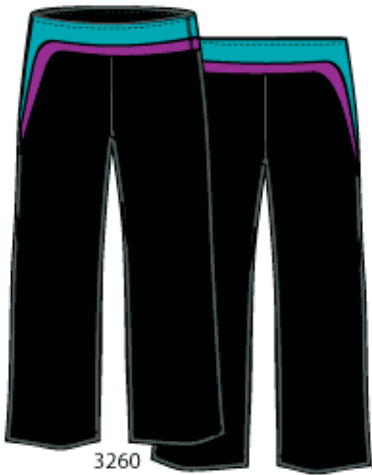

## CONTRAST PANTS

Black /Purple/Aqua

3256

Charcoal/Purple/Aqua

3256

Black /Royal/Aqua

3256

Charcoal/Royal/Aqua

3256

Black /Purple/Aqua

3260

Charcoal/Purple/Aqua

3260

Black /Royal/Aqua

3260

Charcoal/Royal/Aqua