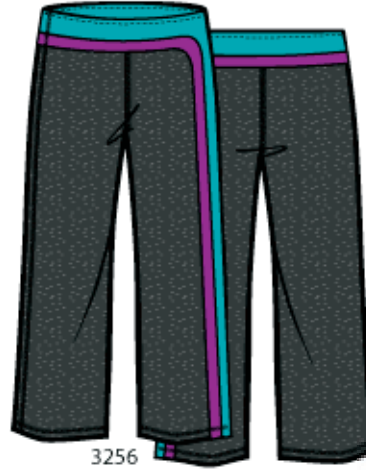

# 2013 FALL & WINTER COLLECTION - Chito Sante

## CONTRAST PANTS

Black /Purple/Aqua

3256

Charcoal/Purple/Aqua

3256

Black /Royal/Aqua

3256

Charcoal/Royal/Aqua

3256

Black /Purple/Aqua

3260

Charcoal/Purple/Aqua

3260

Black /Royal/Aqua

3260

Charcoal/Royal/Aqua